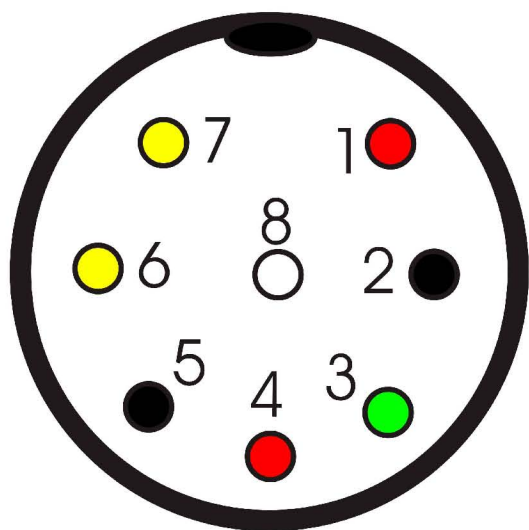

## SIGNAL 5V

- 1 Red +
- 2 Black -
- 3 Green S

## LIGHT 36V 48V

- 4 Red +
- 5 Black -

## BRAKE

- 6 Green S
- 7 Yello S

## LIMITED

- 5 White
- 8 White